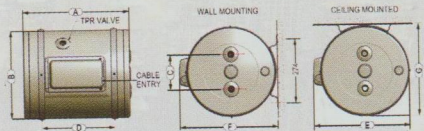

TECHNICAL SPESIFICATION

Horizontal Mounted System

Model	Tank Capacity (litres)	Dimensions (mm)							Preset Temp.	Heating Element Input	Empty Tank Weight (kg)	Operating Tank Weight (kg)
		A	B	C	D	E	F	G				
86H-25/P	25	460	320	70	377	396	150	426	60°C	350 W	17	42
86H-55/P	55	868	477	195.5	377	396	150	426		500 W	25	80
86H-100/P	100	873	643	165	461	480	150	426		500 W	36	136

* All connections in 3/4" Thread. All dimensions in mm.

Solahart
HOT WATER FROM THE SUN

☎ 0 800 1 76524278

🌐 www.solahart.co.id

🐦 @Solahart_Id

🇮🇩 Solahart Indonesia

Authorized Dealer